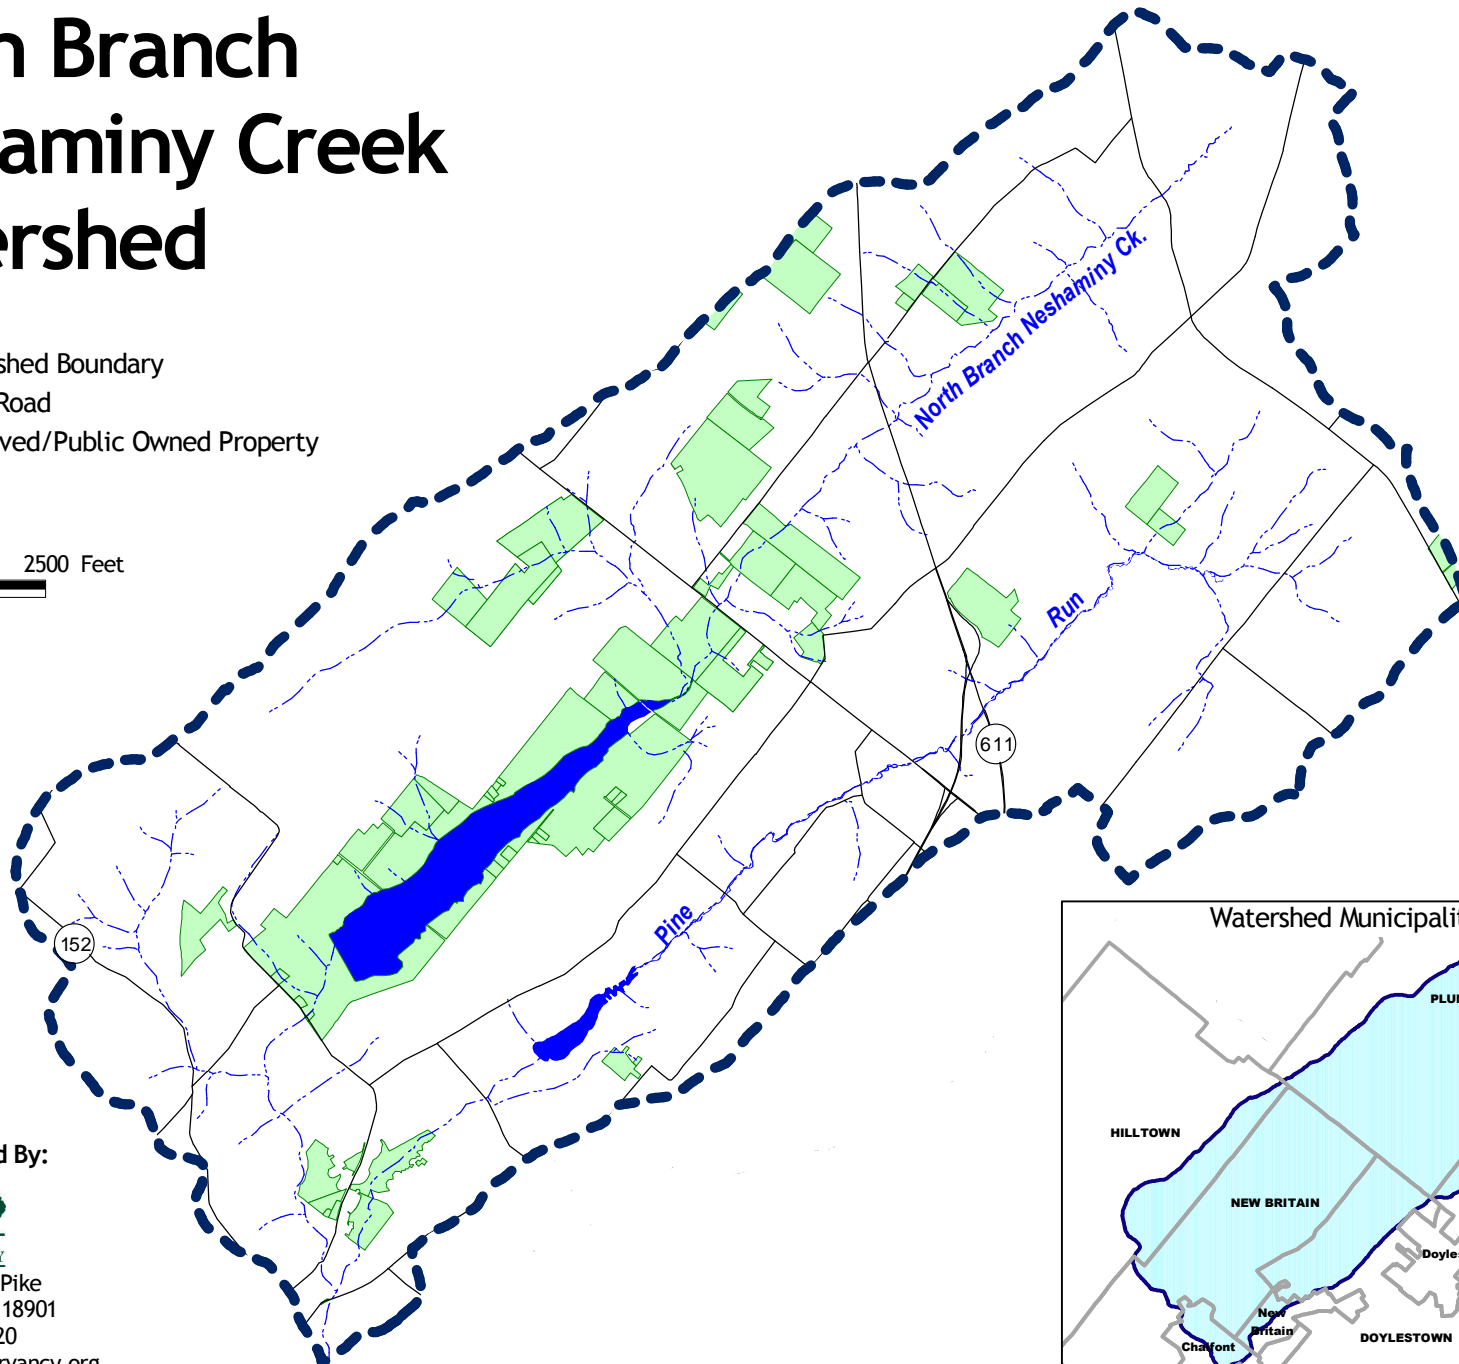

North Branch Neshaminy Creek Watershed

-  Watershed Boundary
-  State Road
-  Preserved/Public Owned Property

Map Prepared By:

85 Old Dublin Pike
Doylestown, Pa 18901
215-345-7020

www.heritageconservancy.org